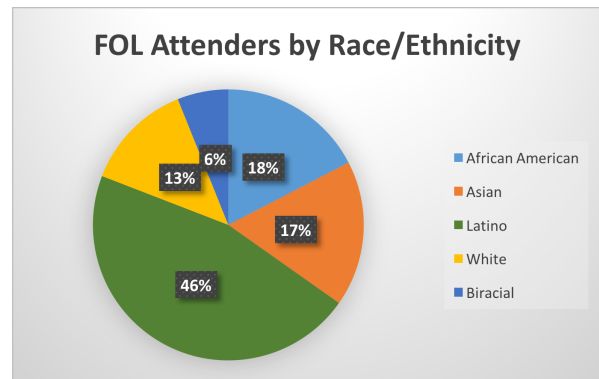

MEMBERS MEETING AGENDA
February 7, 2016

1. Opening Prayer

- How goes your walk in Christ?
- How can I pray for you?

2. By the Numbers

• FOL Members (Processed and Affirmed Members)	260
Adult Members	164
Child Members	96
• FOL Attenders (Sunday and/ or Life Group once month)	111
Adult Attenders	74
Child Attenders	37