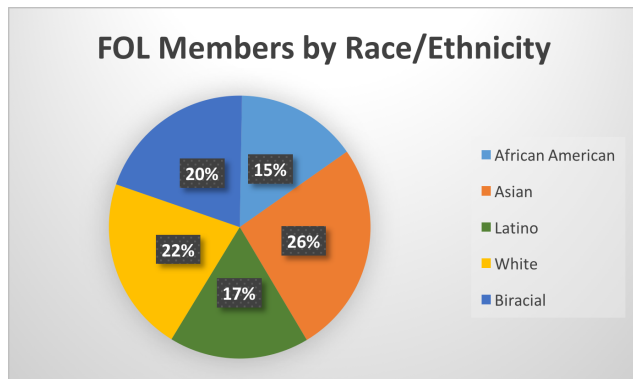

MEMBERS MEETING AGENDA
February 7, 2016

1. Opening Prayer

- How goes your walk in Christ?
- How can I pray for you?

2. By the Numbers

• FOL Members (Processed and Affirmed Members)	260
Adult Members	164
Child Members	96
• FOL Attenders (Sunday and/ or Life Group once month)	111
Adult Attenders	74
Child Attenders	37